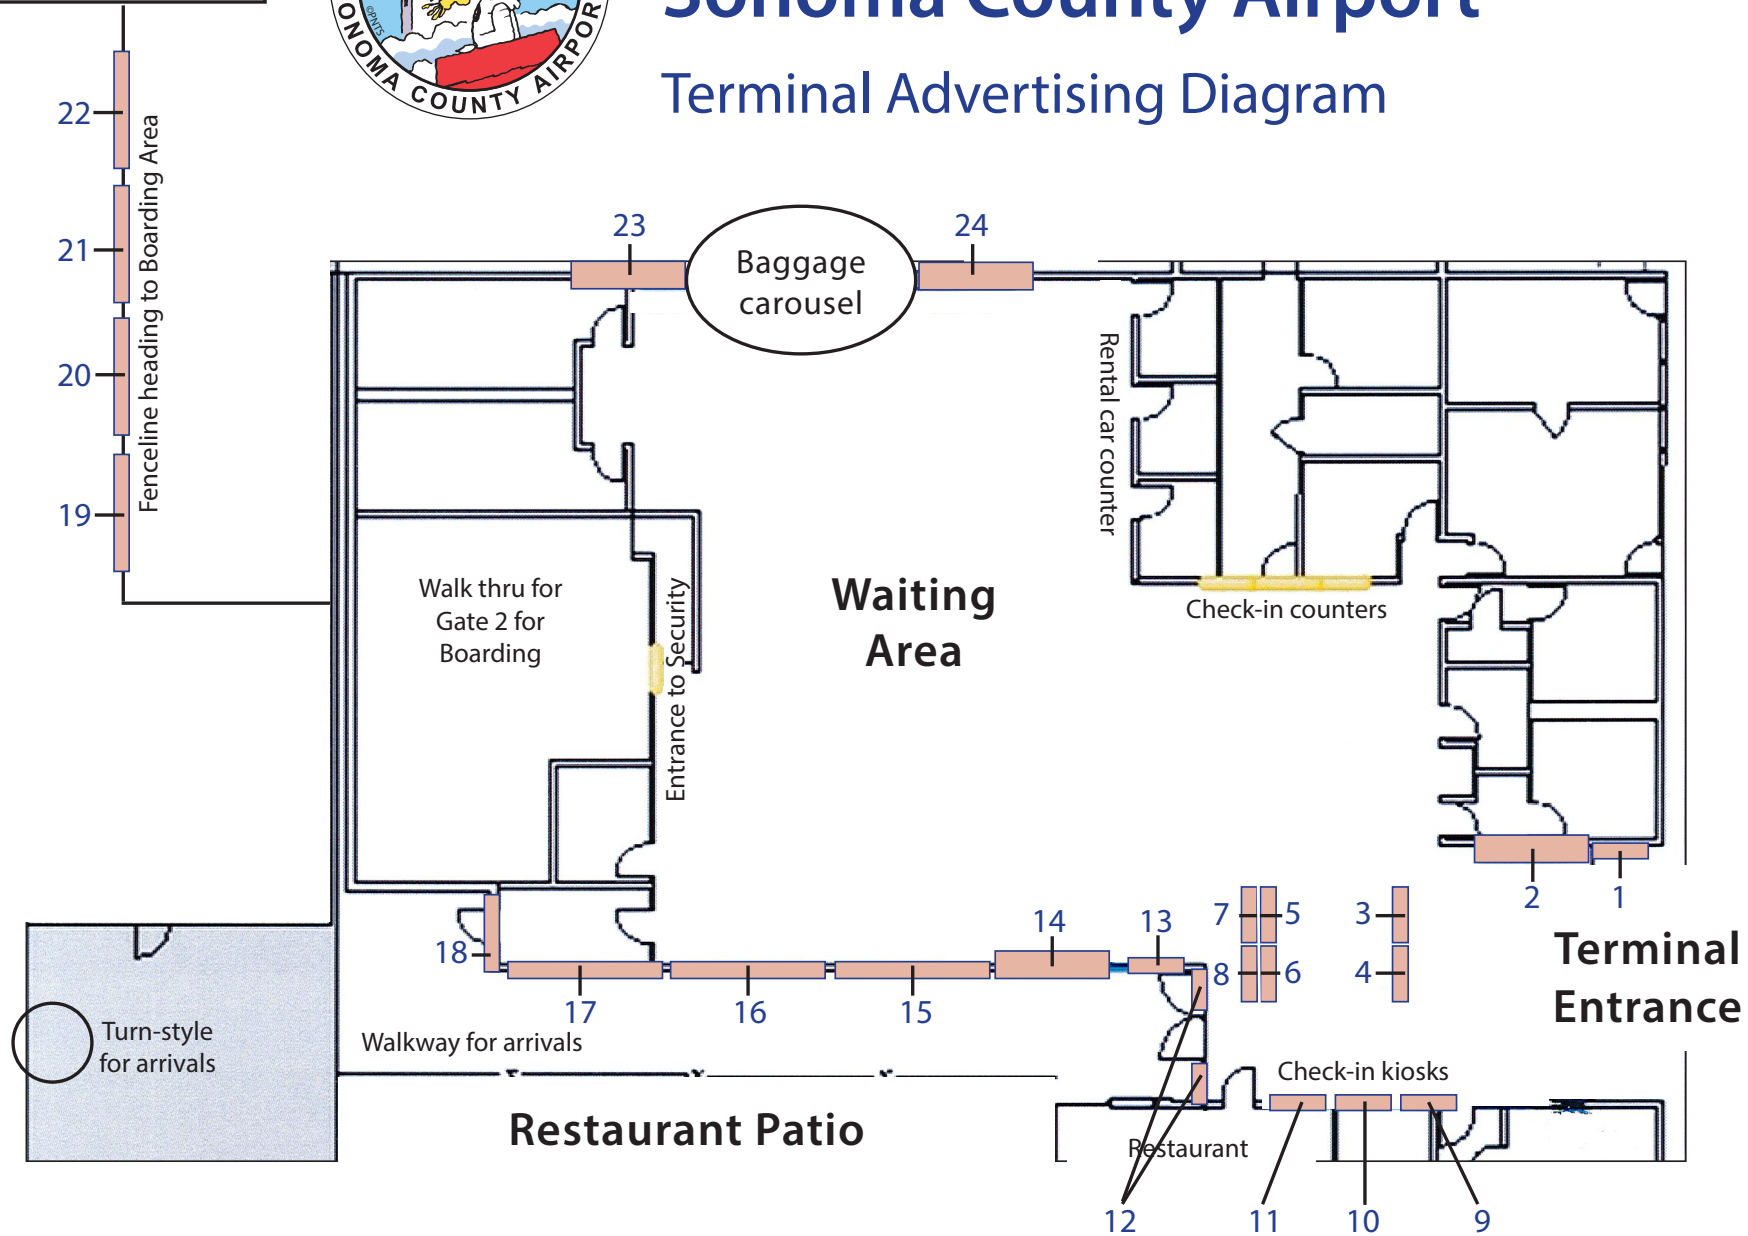

Gate 2/ Boarding Area

Charles M. Schulz - Sonoma County Airport Terminal Advertising Diagram

Sonoma County Airport Terminal Advertising

11/6/2018

#	Location	Material	1x Printing Cost*	Dimension	Monthly Cost	Availability / Notes
2	backlit display - wall near terminal entrance	backlit	\$275.00	62"w x 43"h	\$575.00	STS - General aviation
1	backlit display - wall near terminal entrance	backlit	\$127.00	30"w x 43"h	\$300.00	STS - ReallID
4	backlit display - overhead in terminal	backlit	\$127.00	43"w x 30"h	\$400.00	sold
3	backlit display - overhead in terminal	backlit	\$127.00	43"w x 30"h	\$400.00	sold
5	backlit display - overhead in terminal	backlit	\$127.00	43"w x 30"h	\$400.00	STS - Thanks again
6	backlit display - overhead in terminal	backlit	\$127.00	43"w x 30"h	\$400.00	STS - Las Vegas
7	backlit display - overhead in terminal	backlit	\$127.00	43"w x 30"h	\$400.00	sold
8	backlit display - overhead in terminal	backlit	\$127.00	43"w x 30"h	\$400.00	sold
9	backlit display - overhead in terminal	backlit	\$127.00	43"w x 30"h	\$400.00	STS - Social media
10	backlit display - overhead in terminal	backlit	\$127.00	43"w x 30"h	\$400.00	sold
11	backlit display - overhead in terminal	backlit	\$127.00	43"w x 30"h	\$400.00	STS - Alaska WFF
14	backlit display - above rack card display	backlit	\$254.00	60"w x 41"h	\$900.00	sold
13	backlit display - above rack card display	backlit	\$127.00	41"w x 30"h	\$500.00	sold
23	backlit display - at baggage carousel	backlit	\$298.00	48"w x 60"h	\$1,000.00	sold
24	backlit display - at baggage carousel	backlit	\$298.00	48"w x 60"h	\$1,000.00	sold
17	exterior windows - arrivals; walk thru facing patio (x5)	decal/trans	\$235.00 each	30"w x 84"h	\$1,500.00	groups of 2 for \$850
16	exterior windows - arrivals; facing patio (x5)	decal/trans	\$235.00 each	30"w x 84"h	\$1,500.00	each 5 window group for \$1500
15	exterior windows - arrivals; facing patio (x5)	decal/trans	\$235.00 each	30"w x 84"h	\$1,500.00	
18	exterior window - arrivals; overhead near turn-style	coroplast	\$206.00	84"w x 32"h	\$575.00	sold
12	exterior windows - arrivals; vertical entrance (x2)	decal/solid	\$185 each	23"w x 81"h	\$950.00	sold
19	fence panels - departures; between Gate 1 & 2	vinyl banner	\$425.00	144"w x 60"h	\$1,250.00	
20	fence panels - departures; between Gate 1 & 2	vinyl banner	\$425.00	144"w x 60"h	\$1,250.00	
21	fence panels - departures; between Gate 1 & 2	vinyl banner	\$425.00	144"w x 60"h	\$1,250.00	Denver banner
22	fence panels - departures; between Gate 1 & 2	vinyl banner	\$425.00	144"w x 60"h	\$1,250.00	sold
26	bus shelter - backside panels	decal	tbd	tbd	tbd	
26	bus shelter - inside panels	decal	tbd	tbd	tbd	
27	luggage carts - double-sided (per 5)	decal	tbd	20'w x 15" h	tbd	sold 10